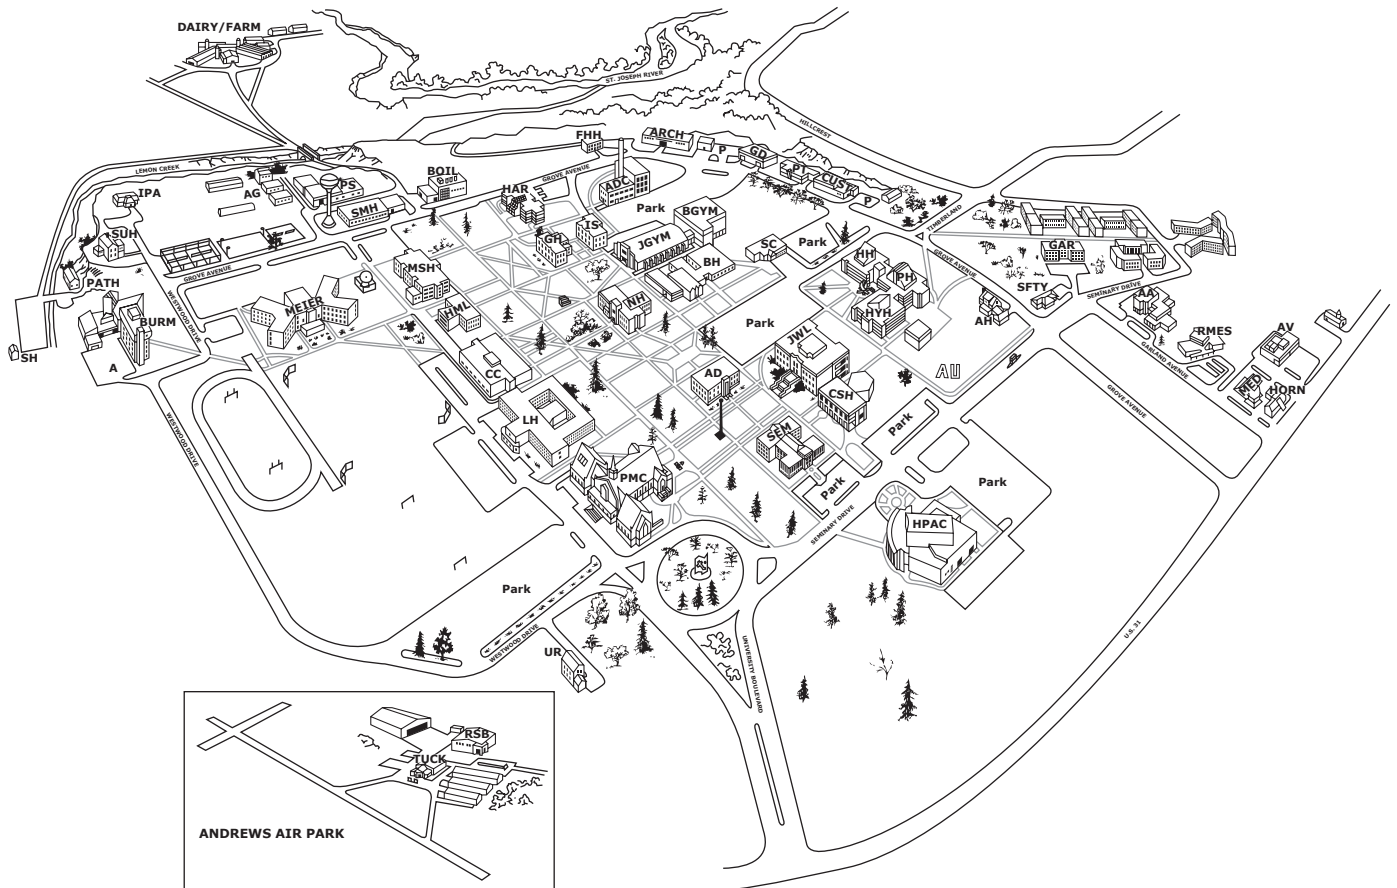

Welcome to Andrews University

AA	Andrews Academy	GAR	Garland Apt G	NH	Nethery Hall
AD	Administration Building	GD	Grounds Department	PATH	Pathfinder Building
ADC	Art and Design Center	GH	Griggs Hall	PH	Price Hall
AG	Agriculture Building	HAR	Harrigan Hall	PMC	Pioneer Memorial Church
AH	Alumni House	HH	Halenz Hall	PS	Plant Service
ARCH	Architecture	HML	Hamel Hall (Music Building)	PT	Physical Therapy Building
AV	Apple Valley Market	HORN	Horn Archaeological Institute & Museum	RMES	Ruth Murdoch Elementary School
BGYM	Beaty Gym & Pool	HPAC	Howard Performing Arts Center	RSB	Seamount Building (Airpark)
BH	Bell Hall	HYH	Haughey Hall	SC	Service Center (Bookstore, PO, Hair Salons)
BOIL	Boiler Plant/Power House	IPA	Institute for Prevention of Addictions	SEM	Seminary Hall
BURM	Burman Hall (University Towers)	IS	Information Services	SFTY	Public Safety Department
CC	Campus Center	JGYM	Johnson Gym	SH	Sledding Hill
CSH	Chan Shun Hall	JWL	James White library	SMH	Smith Hall
CUST	Custodial Services	LH	Lamson Hall	SUH	Sutherland House
DAIRY	Dairy	MED	Medical Center	TUCK	Tucker Building (Airpark)
FARM	Farm	MEIER	Meier Hall	UR	University Relations (Hospitality Center)
FHH	Forsyth Honors House	MSH	Marsh Hall		

Park Parking passes are required. Please pick up your free visitor parking pass at the Public Safety Department.